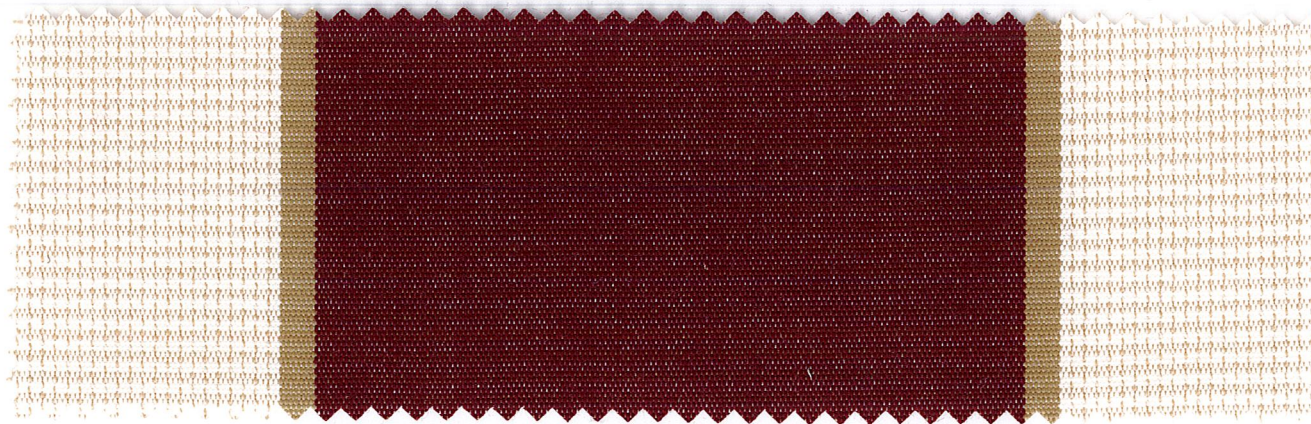

Fattore Solare o g_{TOT} : 0,11
Trasmissione Solare: 14
Trasmissione Luminosa: 11
UPF Protezione UV: 50+