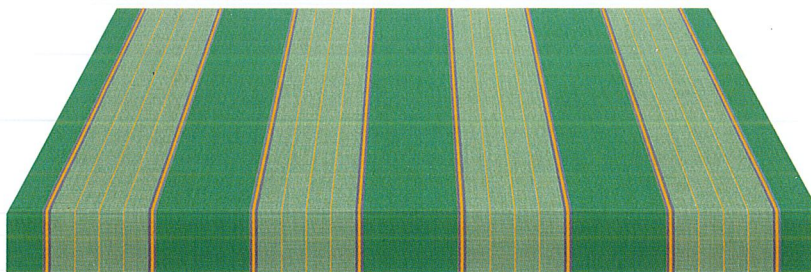

Fattore Solare o g_{101} : 0,10
Trasmissione Solare: 12
Trasmissione Luminosa: 7
UPF Protezione UV: 50+

3400 - G686

120 cm 30 cm

Fattore Solare o g_{101} : 0,10
Trasmissione Solare: 12
Trasmissione Luminosa: 7
UPF Protezione UV: 50+

3400 - L485

120 cm 30 cm