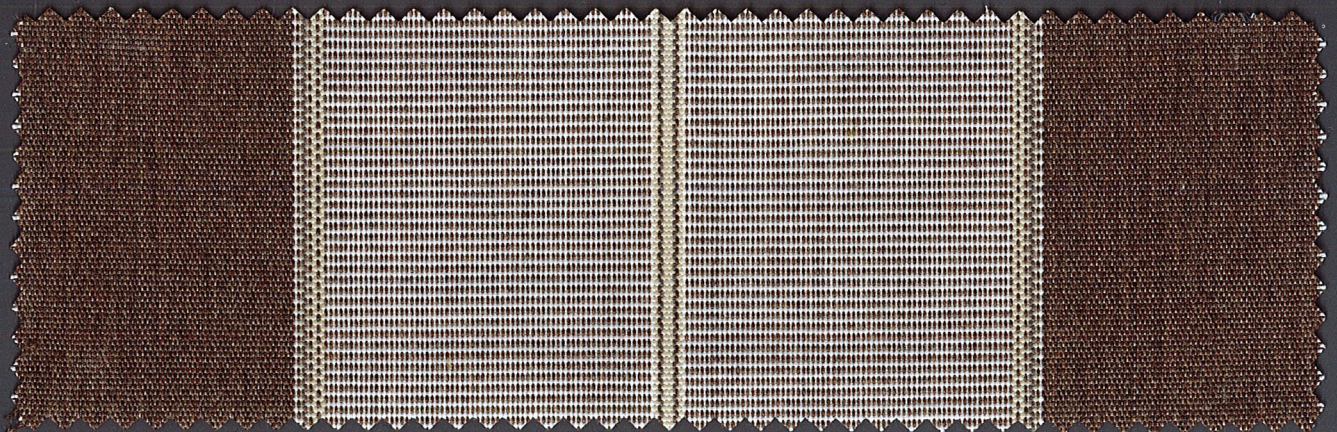

3400 - G579 CONFINE

120 cm 20 cm