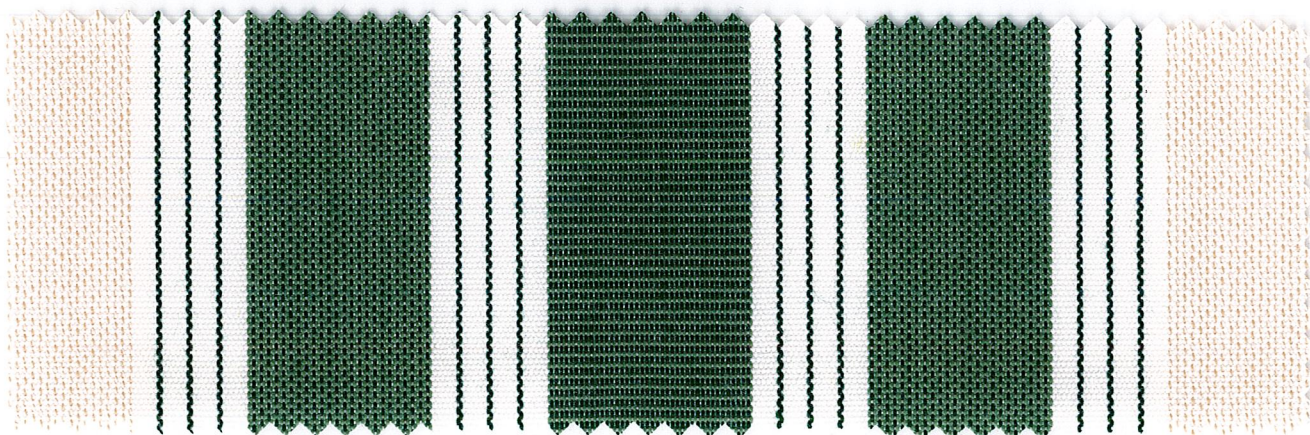

Fattore Solare o g_{TOT} : 0,13
Trasmissione Solare: 17
Trasmissione Luminosa: 14
UPF Protezione UV: 50+