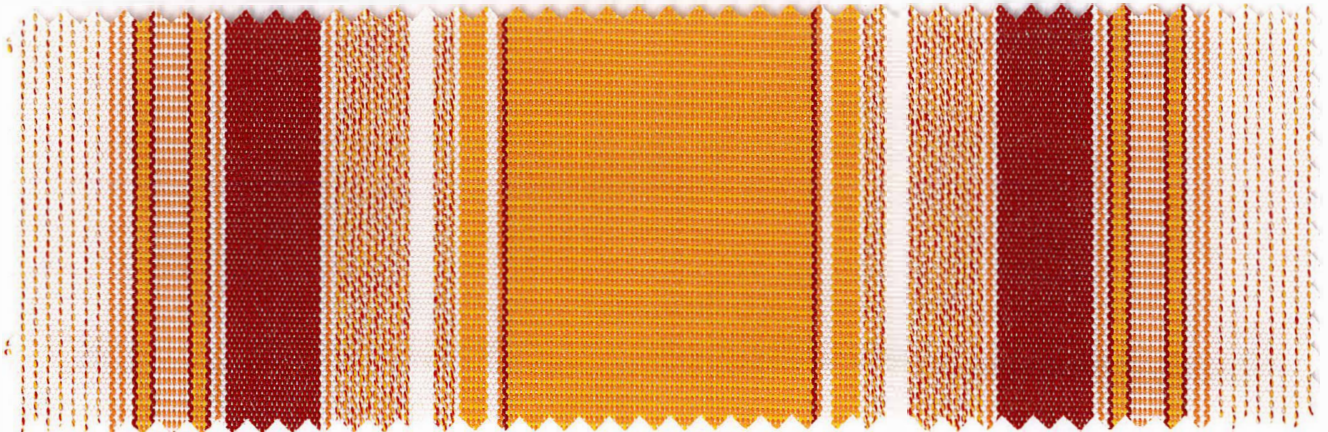

Fattore Solare o g_{101} : 0,16
Trasmissione Solare: 23
Trasmissione Luminosa: 19
UPF Protezione UV: 50+