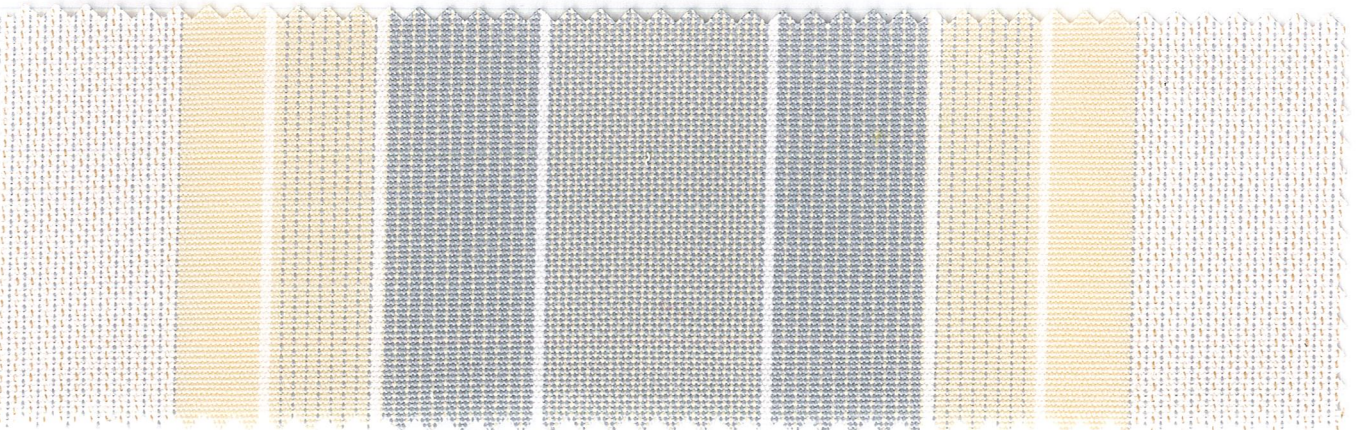

Fattore Solare o g_{TOT} : 0,16
Trasmissione Solare: 22
Trasmissione Luminosa: 20
UPF Protezione UV: 50+