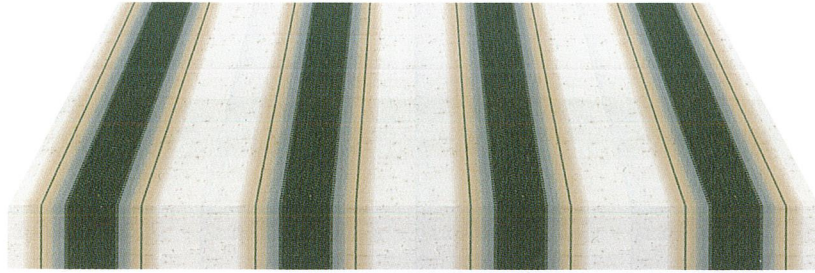

IRISUN® FANTASIES

AC SOLUTION
100% DYED
ACRYLIC

DURACLEAN®
DYEING TREATMENT

EASY
CARE

OEKO-TEX®
STANDARD 100
BY Hohenstein

REACH

10
YEARS