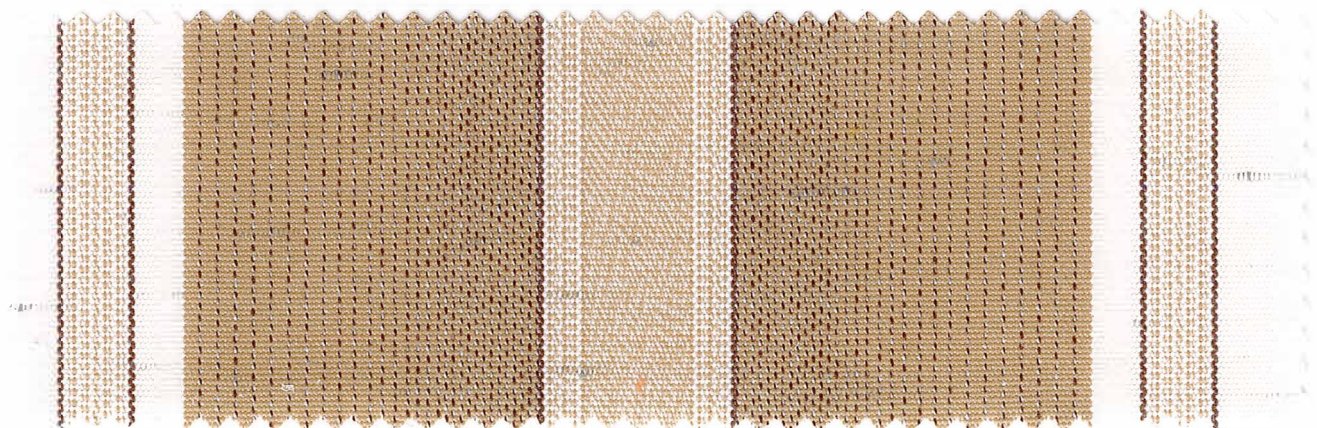

3400 - G770

120 cm 24 cm

IRISUN® FANTASIES

AC SOLUTION
100% DYED
ACRYLIC

DURACLEAN®
OUTDOOR TREATMENT

EASY CARE

OEKO-TEX®
STANDARD 100
BY EC

REACH