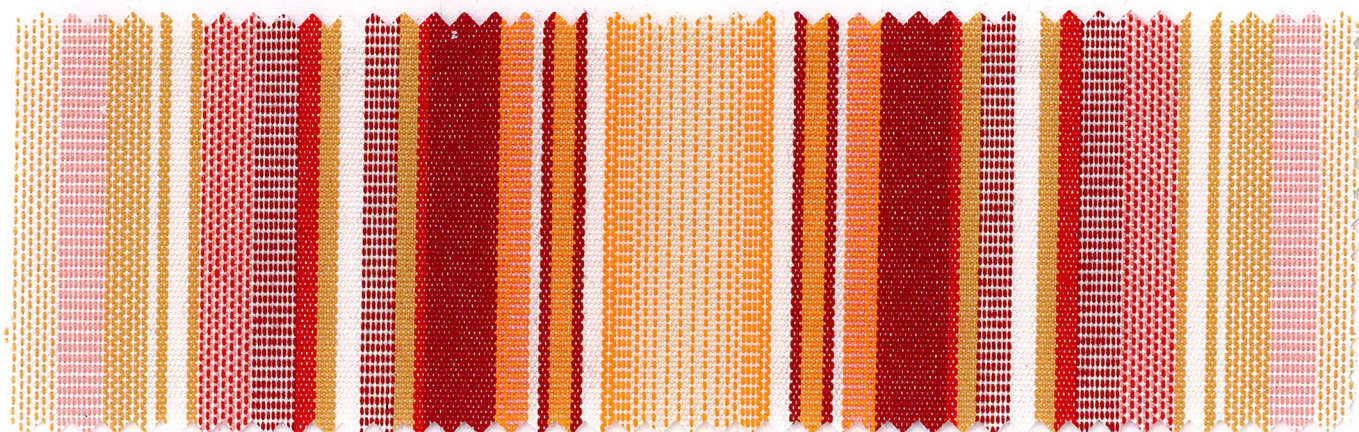

Fattore Solare o g_{T01} : 0,15
Trasmissione Solare: 21
Trasmissione Luminosa: 17
UPF Protezione UV: 50+

3410 - R230

120 cm 24 cm