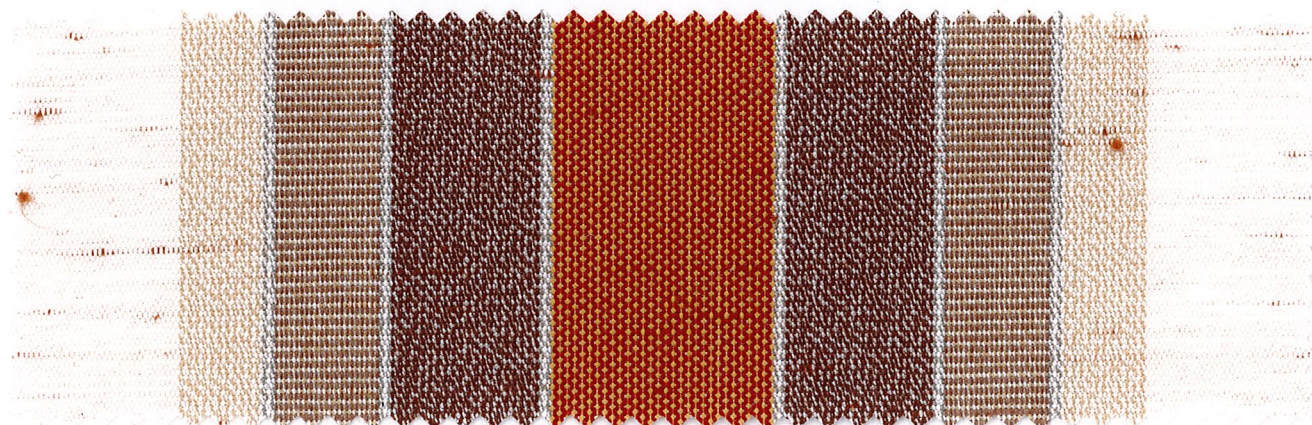

Fattore Solare o g_{101} : 0,13
Trasmissione Solare: 17
Trasmissione Luminosa: 14
UPF Protezione UV: 50+

3400 - G776

120 cm 24 cm