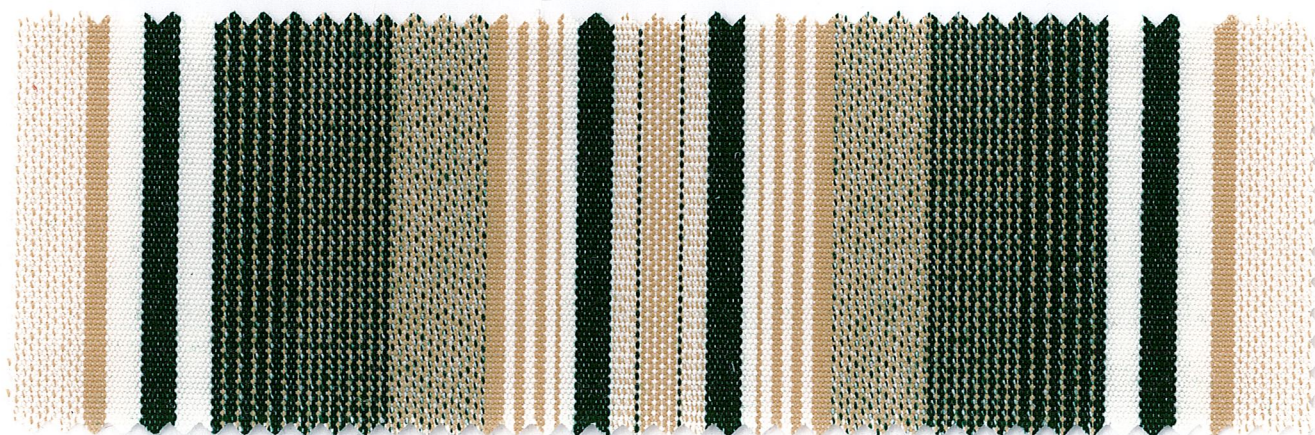

Fattore Solare o g_{TOT} : 0,12
Trasmissione Solare: 16
Trasmissione Luminosa: 14
UPF Protezione UV: 50+

3400 - G270

120 cm 24 cm