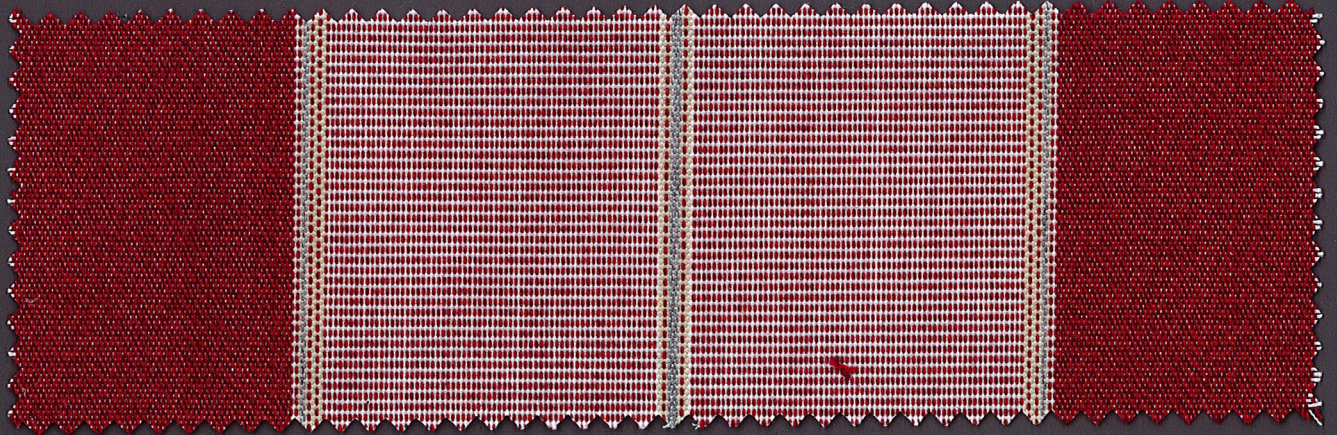

3400 - G574 CONFINE

120 cm 20 cm