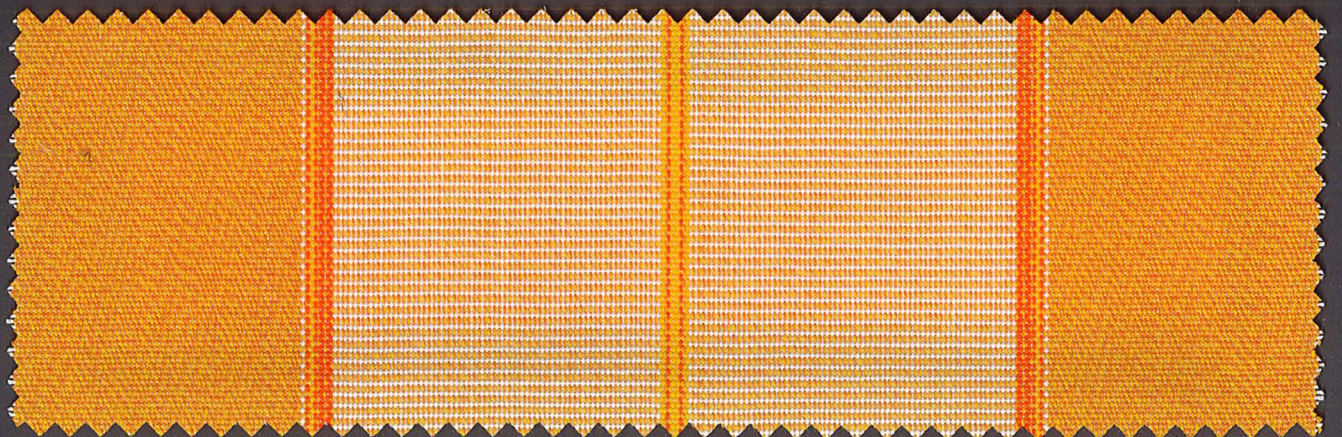

3400 - G373 CONFINE

120 cm 20 cm

IRISUN® FANTASIES

AC SOLUTION
DYE
100% ACRYLIC

DURACLEAN
COLOR PROTECTION

EASY
CARE

OEKO-TEX®
STANDARD 100
BY Hohenheim

REACH