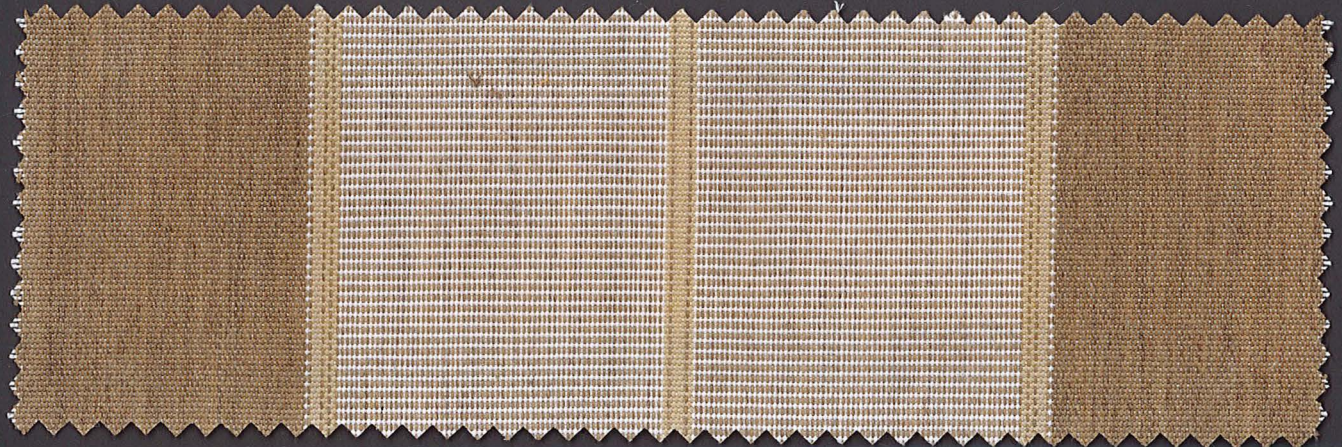

3400 - G572 CONFINE

120 cm 20 cm