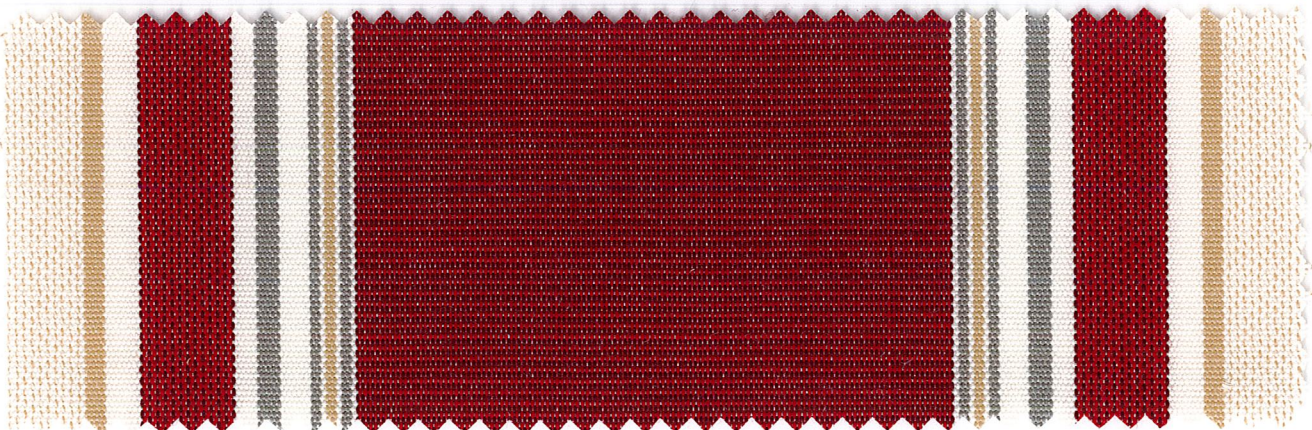

3400 - G428

120 cm 24 cm

IRISUN® FANTASIES

AC SOLUTION
100% DYED
ACRYLIC

DURACLEAN®
OUTDOOR TREATMENT

EASY
CARE

OEKO-TEX®
STANDARD 100

REACH