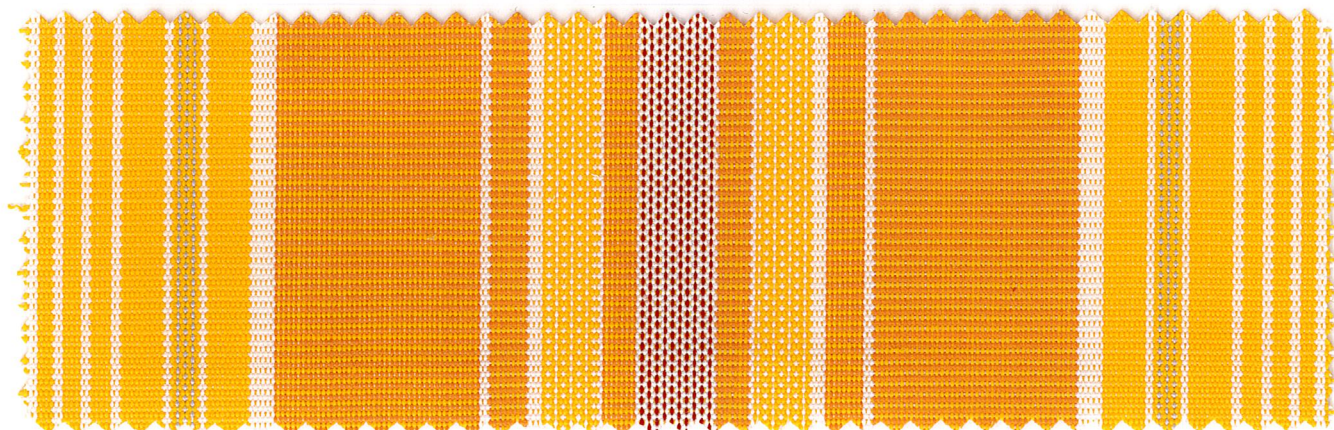

3400 - G425

 120 cm  30 cm

IRISUN® FANTASIES

AC SOLUTION
DIED
100% ACRYLIC

DURACLEAN®
PROTEZIONE ANTIRIFLESSO

EASY CARE

OEKO-TEX®
STANDARD 100
BY EC

REACH