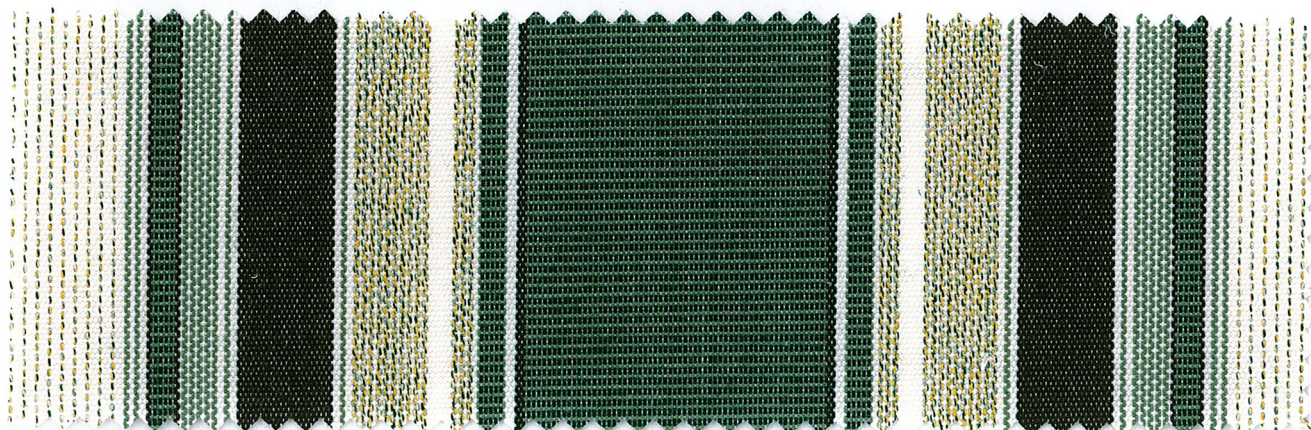

Fattore Solare o g_{TOT} : 0,12
Trasmissione Solare: 16
Trasmissione Luminosa: 14
UPF Protezione UV: 50+

3400 - G424

120 cm 24 cm