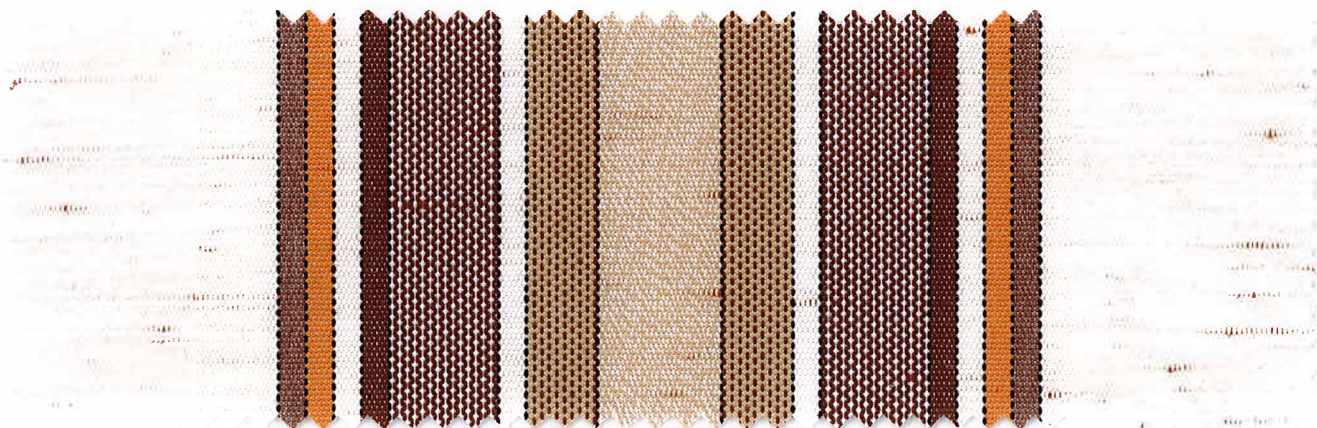

Fattore Solare o g_{TOT} : 0,12
Trasmissione Solare: 15
Trasmissione Luminosa: 13
UPF Protezione UV: 50+

3400 - G319

120 cm 24 cm