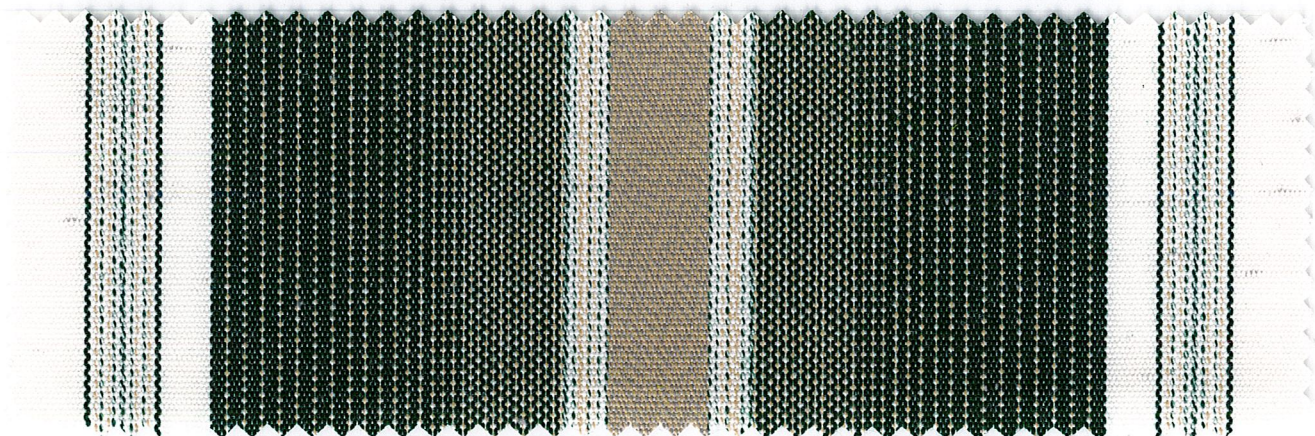

3400 - G767

120 cm 24 cm

IRISUN® FANTASIES

AC SOLUTION
100% DYED
ACRYLIC

DURACLEAN®
DYEING TREATMENT

EASY
CARE

OEKO-TEX®
STANDARD 100
BY Hohenstein

REACH