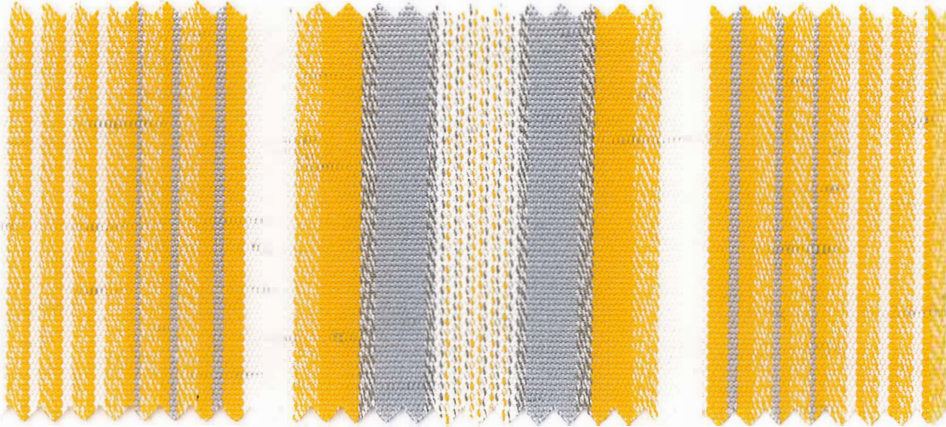

Fattore Solare o g_{101} : 0,16
Trasmissione Solare: 23
Trasmissione Luminosa: 22
UPF Protezione UV: 50+

3400 - G756

120 cm 24 cm