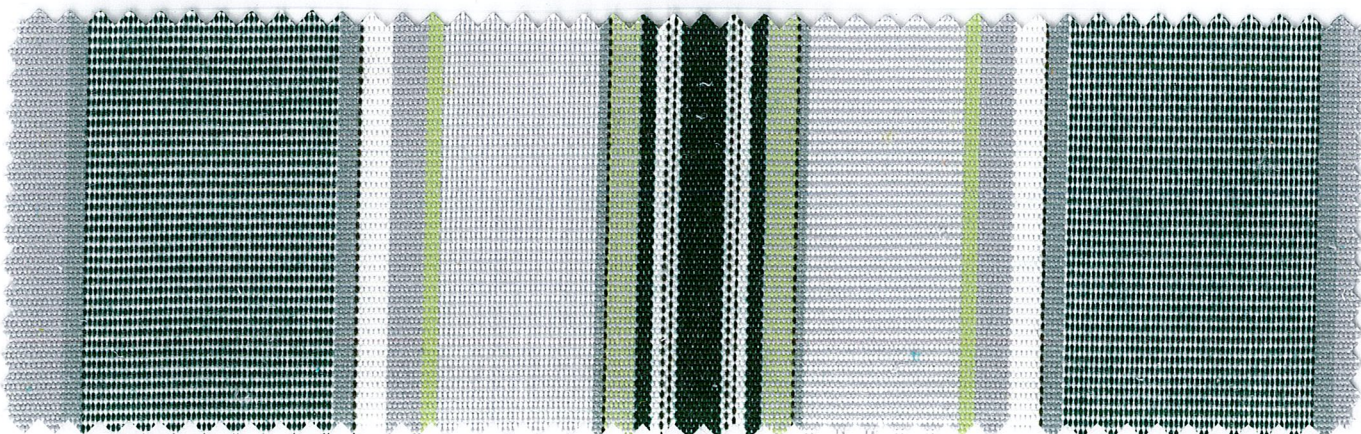

3400 - G811

120 cm 30 cm

IRISUN® FANTASIES

AC SOLUTION
DYED
100% ACRYLIC

DURACLEAN®
ULTRASONIC TREATMENT

EASY CARE

OEKO-TEX®
STANDARD 100
BY KEUR
CERTIFIED

REACH