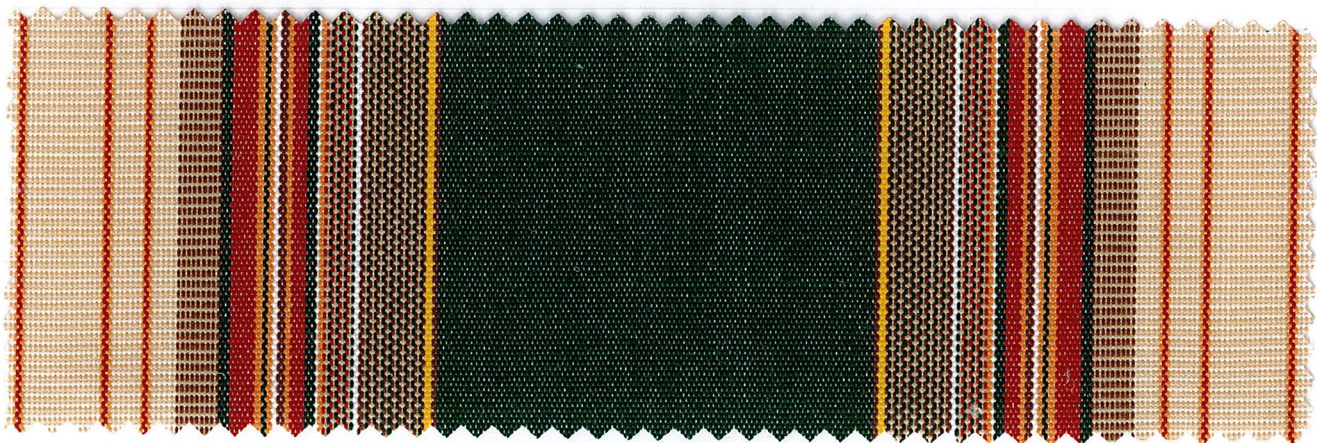

Fattore Solare o g_{TOT} : 0,11
Trasmissione Solare: 13
Trasmissione Luminosa: 9
UPF Protezione UV: 50+