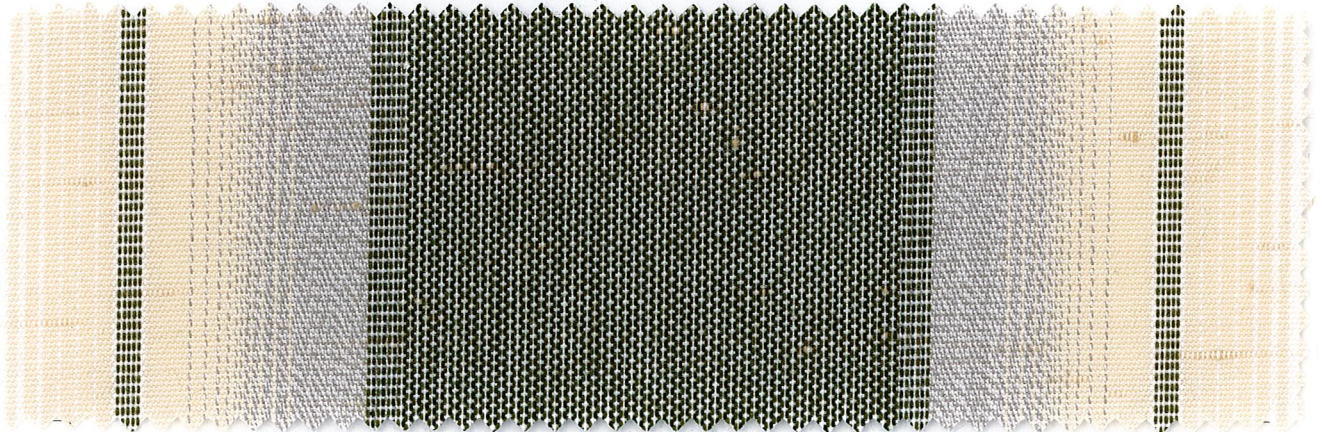

Fattore Solare o g_{TOT} : 0,13
Trasmissione Solare: 18
Trasmissione Luminosa: 14
UPF Protezione UV: 50+

3410 - R258

120 cm 30 cm