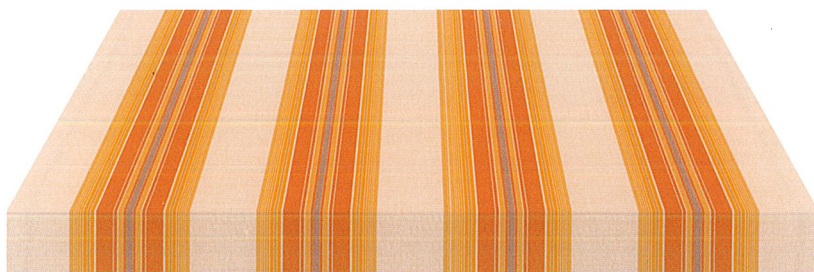

IRISUN® FANTASIES

AC SOLUTION
100% DYED
ACRYLIC

DURACLEAN®
OUTDOOR TREATMENT

EASY
CARE

OEKO-TEX®
STANDARD 100
BY Hohenheim

REACH

10
YEARS

Fattore Solare o g_{TOT} : 0,16
Trasmissione Solare: 23
Trasmissione Luminosa: 19
UPF Protezione UV: 50+

3400 - G778

120 cm 24 cm

Fattore Solare o g_{TOT} : 0,16
Trasmissione Solare: 22
Trasmissione Luminosa: 20
UPF Protezione UV: 50+

3400 - G425

120 cm 30 cm