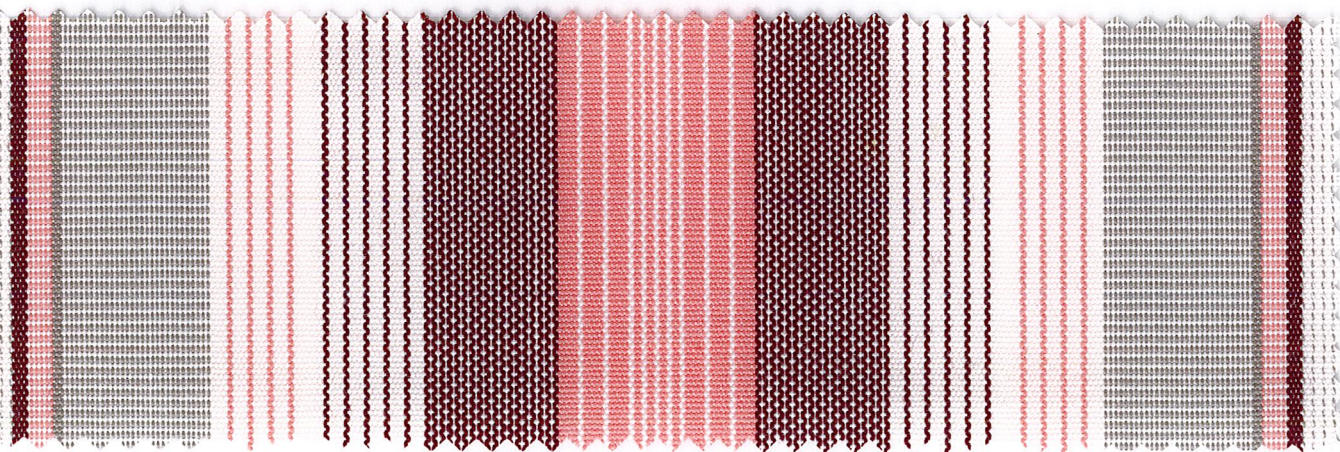

3400 - G347

120 cm 30 cm

IRISUN® FANTASIES

AC SOLUTION
DYED
100% ACRYLIC

DURACLEAN®
ULTRACLEAN TREATMENT

EASY
CARE

OEKO-TEX®
STANDARD 100
BY EC

REACH