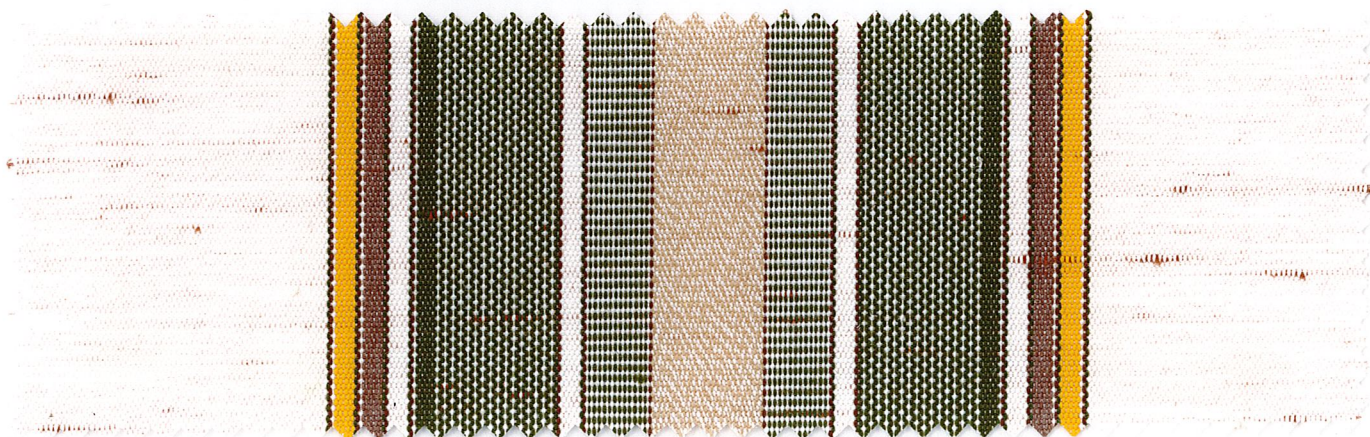

Fattore Solare o g_{TOT} : 0,15
Trasmissione Solare: 21
Trasmissione Luminosa: 19
UPF Protezione UV: 50+

3400 - G318

120 cm 24 cm