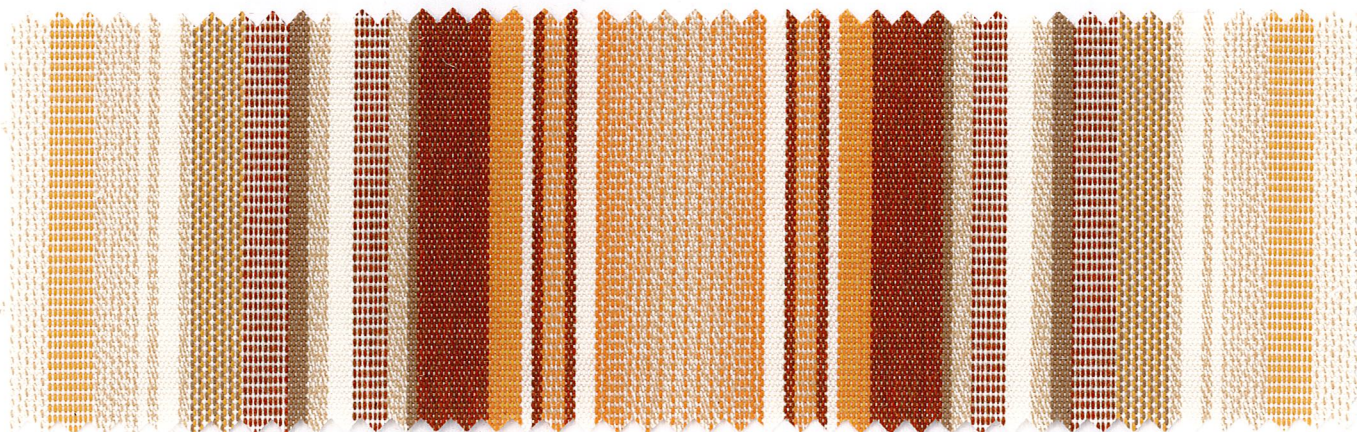

Fattore Solare o g_{T01} : 0,15
Trasmissione Solare: 21
Trasmissione Luminosa: 17
UPF Protezione UV: 50+

3410 - R229

120 cm 24 cm