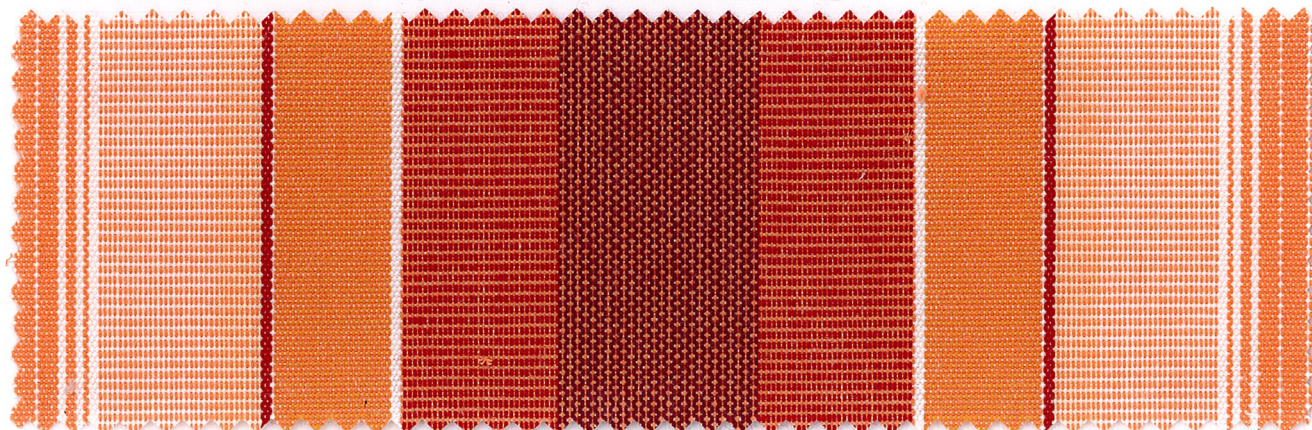

Fattore Solare o g_{TOT} : 0,10
Trasmissione Solare: 12
Trasmissione Luminosa: 7
UPF Protezione UV: 50+

3410 - R537

120 cm 30 cm