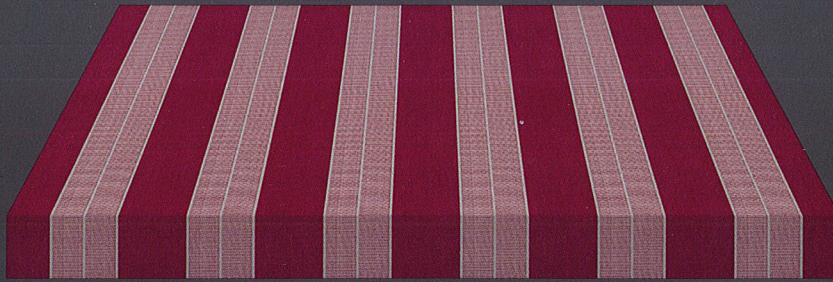

IRISUN® FANTASIES

AC SOLUTION
100% DYED
100% ACRYLIC

DURACLEAN
OUTDOOR TREATMENT

EASY
CARE

REACH
ROHS

10
YEARS

Fattore Solare o g_{TOT} : 0,17
Trasmissione Solare: 18
Trasmissione Luminosa: 14
UPF Protezione UV: 45