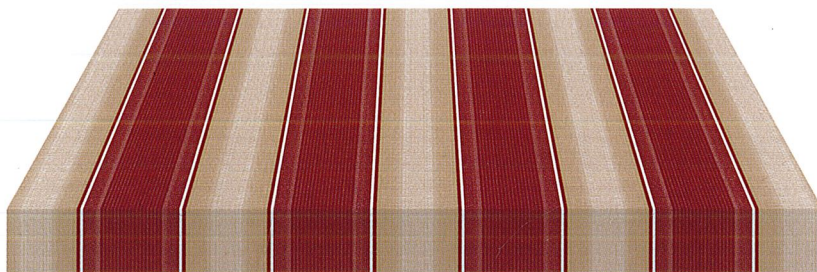

IRISUN® FANTASIES

AC SOLUTION
DYED
100% ACRYLIC

DURACLEAN®
OUTDOOR TREATMENT

EASY CARE

OEKO-TEX®
STANDARD 100
BY Hohenheim

REACH

10
YEARS

Fattore Solare o g_{101} : 0,12
Trasmissione Solare: 15
Trasmissione Luminosa: 13
UPF Protezione UV: 50+

3400 - G427

120 cm 24 cm

Fattore Solare o g_{101} : 0,11
Trasmissione Solare: 13
Trasmissione Luminosa: 9
UPF Protezione UV: 50+

3400 - G685

120 cm 30 cm