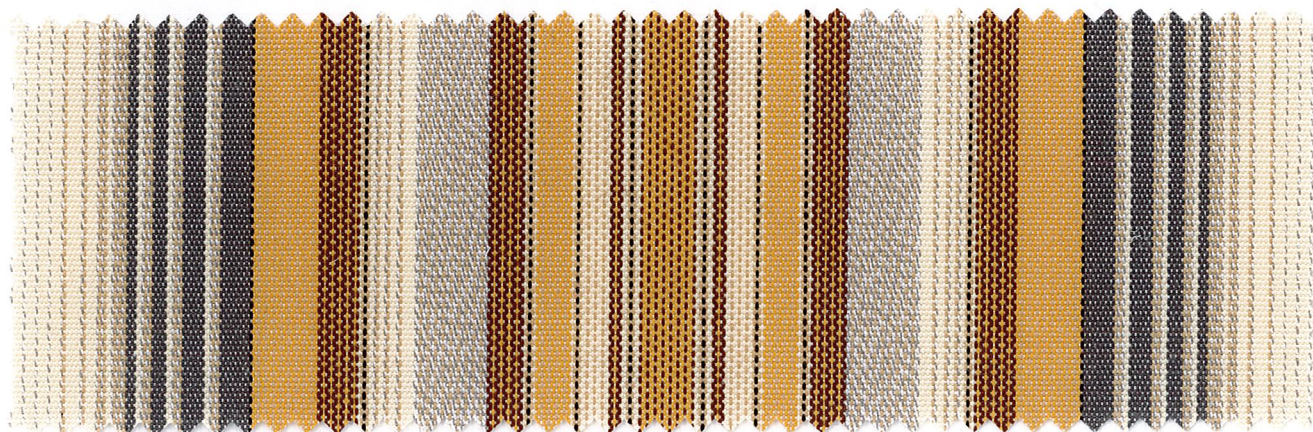

Fattore Solare o g_{TOT} : 0,15
Trasmissione Solare: 21
Trasmissione Luminosa: 19
UPF Protezione UV: 50+

3410 - R227

120 cm 30 cm