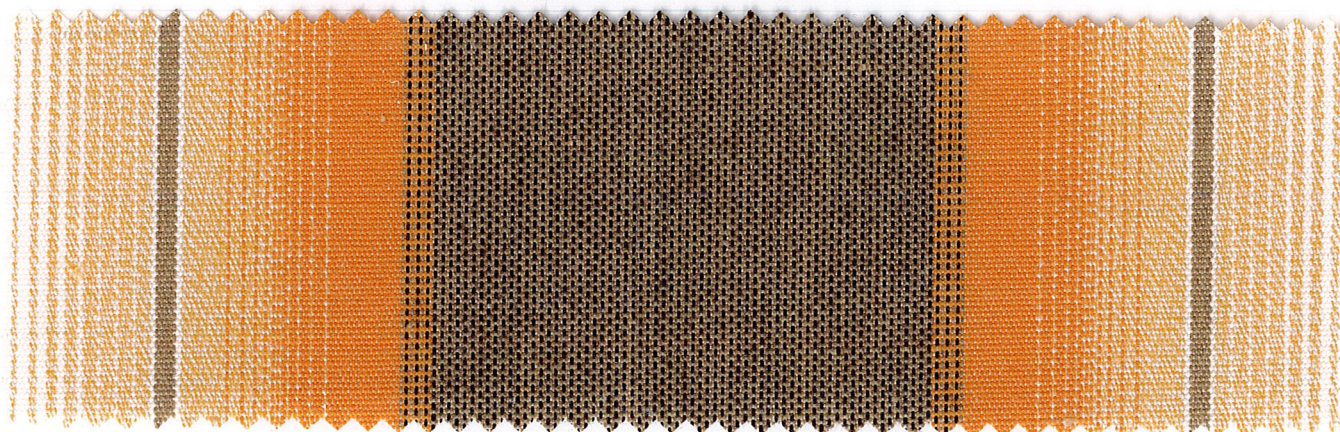

Fattore Solare o g_{T01} : 0,13
Trasmissione Solare: 17
Trasmissione Luminosa: 13
UPF Protezione UV: 50+