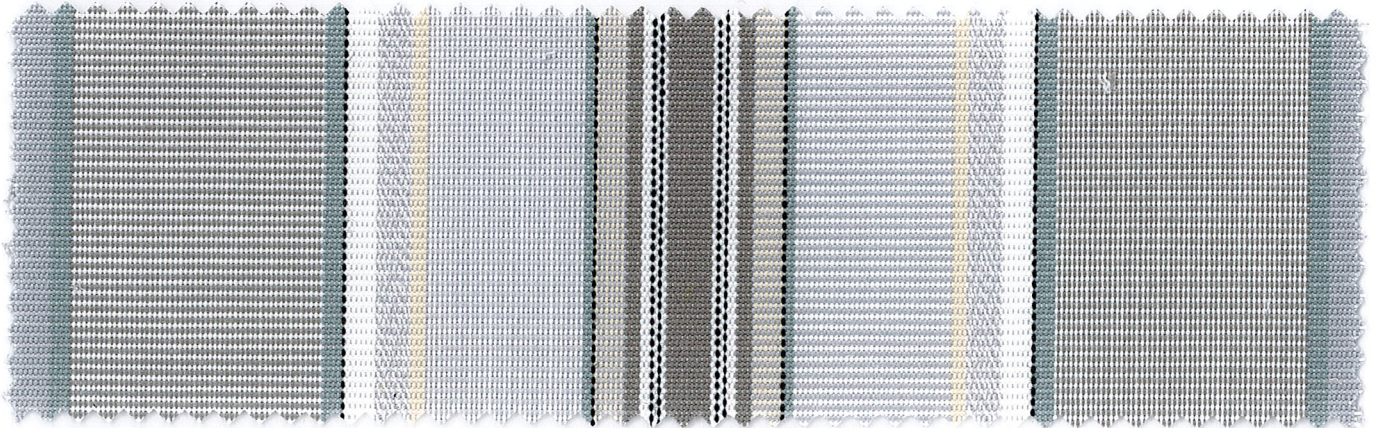

Fattore Solare o g_{TOT} : 0,14
Trasmissione Solare: 20
Trasmissione Luminosa: 17
UPF Protezione UV: 50+

3400 - G117

120 cm 30 cm