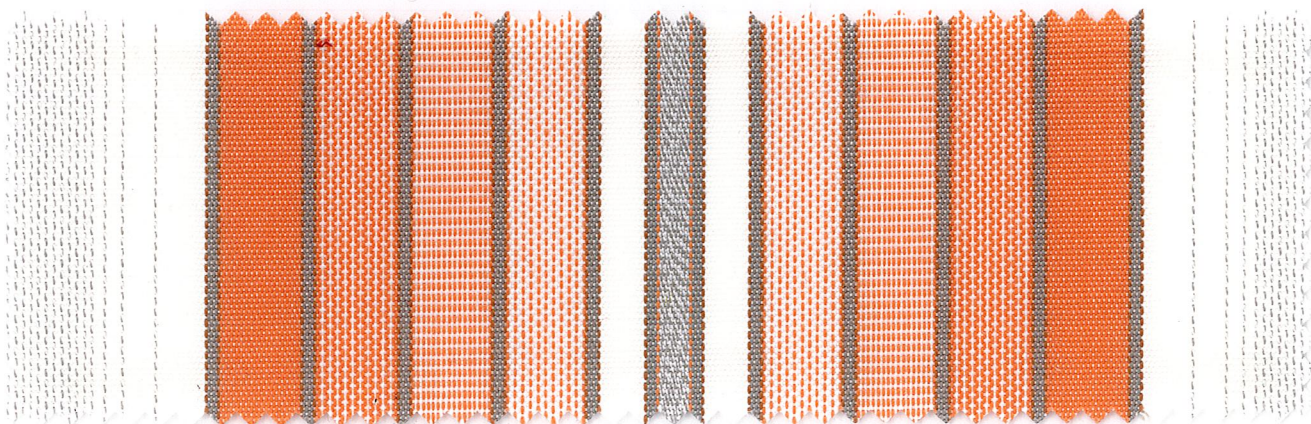

Fattore Solare o g_{TOT} : 0,15
Trasmissione Solare: 21
Trasmissione Luminosa: 17
UPF Protezione UV: 50+

3410 - R259

120 cm 24 cm