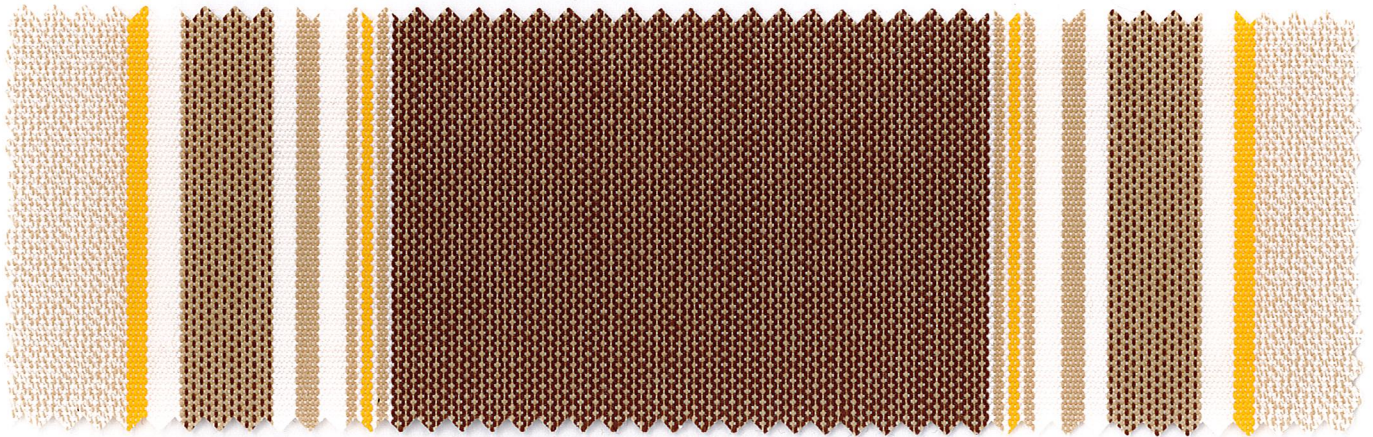

Fattore Solare o g_{101} : 0,12
Trasmissione Solare: 15
Trasmissione Luminosa: 13
UPF Protezione UV: 50+

3400 - G427

120 cm 24 cm