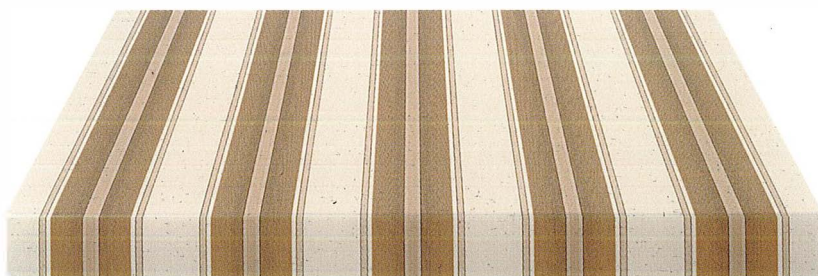

IRISUN® FANTASIES

AC SOLUTION
DYED
100% ACRYLIC

DURACLEAN®
OUTDOOR TREATMENT

EASY
CARE

OEKO-TEX®
STANDARD 100

REACH

10
YEARS

Fattore Solare o g_{TOT} : 0,12
Trasmissione Solare: 15
Trasmissione Luminosa: 13
UPF Protezione UV: 50+

3400 - G319

120 cm 24 cm

Fattore Solare o g_{TOT} : 0,16
Trasmissione Solare: 23
Trasmissione Luminosa: 19
UPF Protezione UV: 50+

3400 - G770

120 cm 24 cm